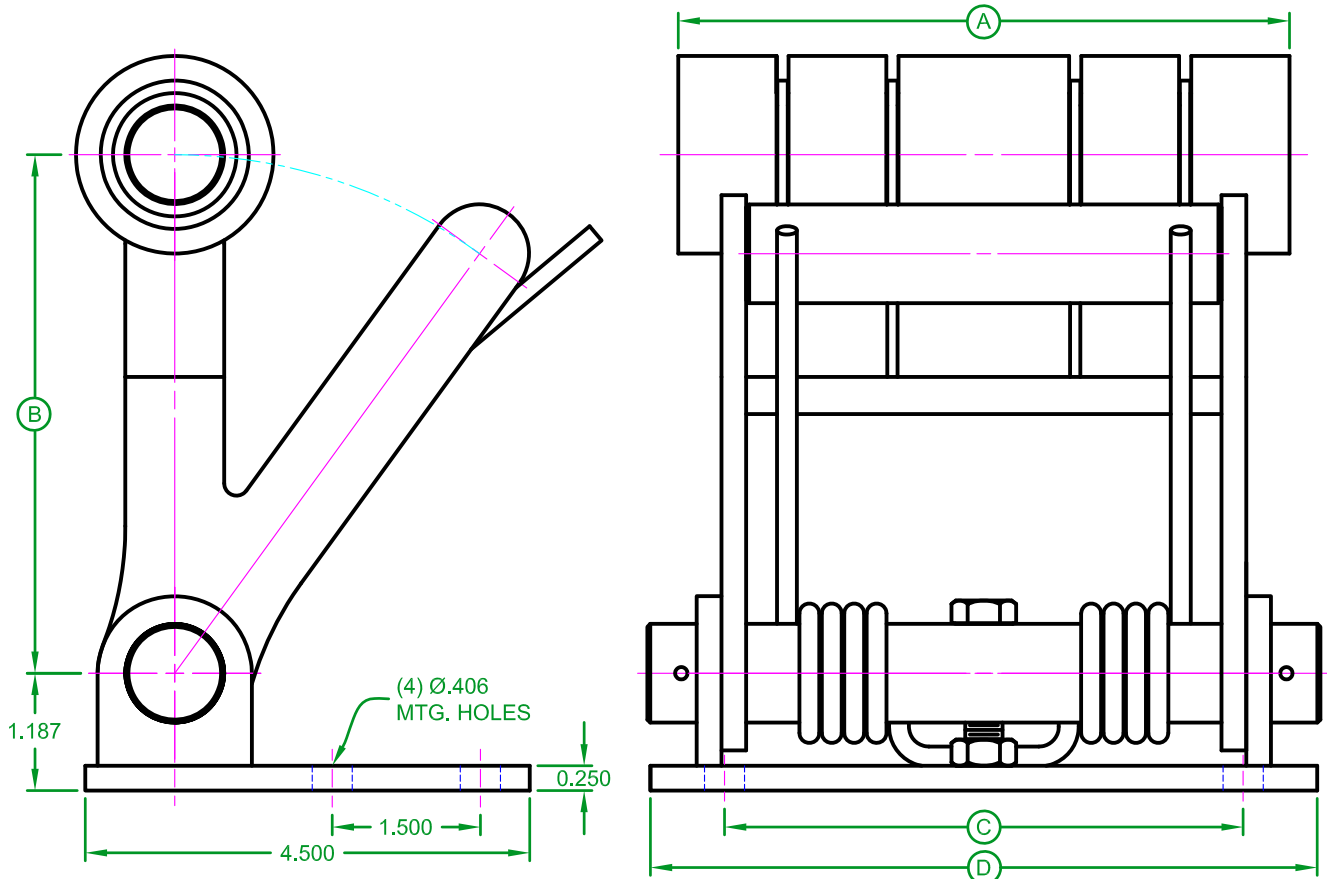

BLOOM™ WINCH

WINCH ROLLER CABLE TENSIONERS

7 TG, 7 TGS, 10 TG, 10 TGL and XL TG

MODEL	7 TG	7 TGS	10 TG	10 TGL	XL TG
(A) DIM.	6.19	6.00	9.19	9.00	11.00
(B) DIM.	5.25	5.25	5.25	5.25	5.25
(C) DIM.	5.25	5.25	5.25	5.25	9.50
(D) DIM.	6.75	6.75	6.75	6.75	11.00

BLOOM

Manufacturing Inc.

Winch Division

**Lifting
Pulling
Hoisting**

Toll Free: 1-800-394-1139

www.bloommfg.com

“Custom Engineered Solutions”

1443 220th Street, Independence, Iowa 50644 • Fax: 319-827-1140 • Phone: 319-827-1139

BLOOM™ WINCH

WINCH ROLLER CABLE TENSIONERS

14 SCG and 14 LCG

14 SCG FOR S145 AND S14 DRUMS

14 LCG FOR L145 AND L14 DRUMS

5755TG

BLOOM

Manufacturing Inc.