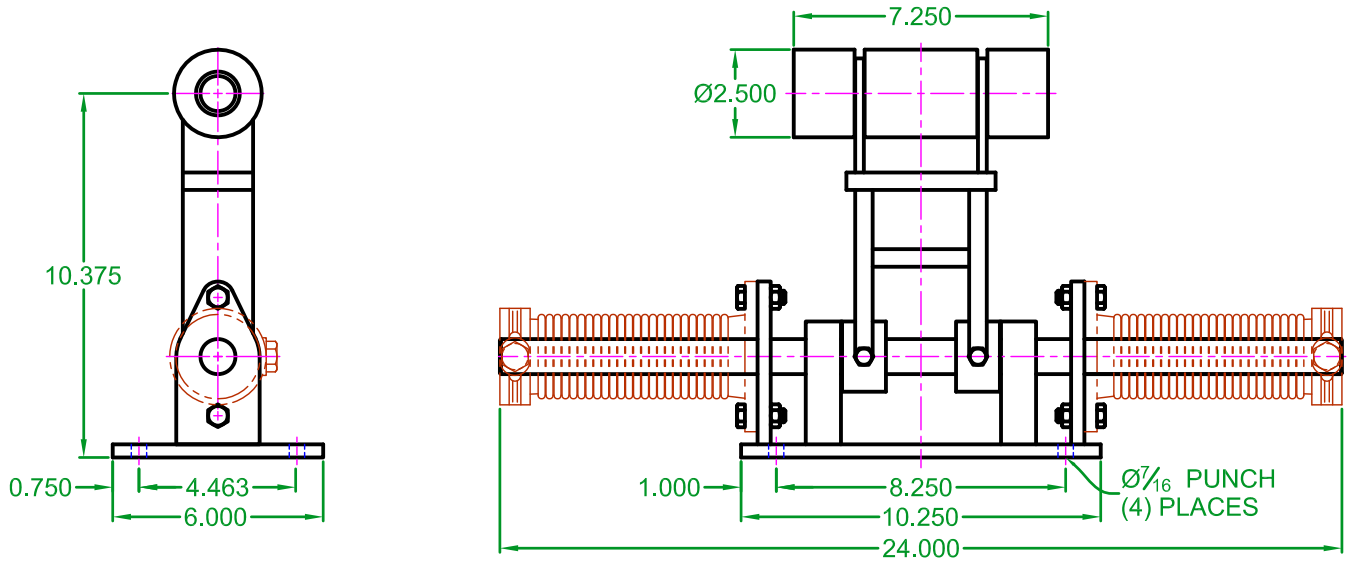

BLOOM™ WINCH

WINCH ROLLER CABLE TENSIONERS

7 TG, 7 TGS, 10 TG, 10 TGL and XL TG

MODEL	7 TG	7 TGS	10 TG	10 TGL	XL TG
(A) DIM.	6.19	6.00	9.19	9.00	11.00
(B) DIM.	5.25	5.25	5.25	5.25	5.25
(C) DIM.	5.25	5.25	5.25	5.25	9.50
(D) DIM.	6.75	6.75	6.75	6.75	11.00

BLOOM

Manufacturing Inc.

Winch Division

**Lifting
Pulling
Hoisting**

Toll Free: 1-800-394-1139

www.bloommfg.com

“Custom Engineered Solutions”

1443 220th Street, Independence, Iowa 50644 • Fax: 319-827-1140 • Phone: 319-827-1139

BLOOM™ WINCH

WINCH ROLLER CABLE TENSIONERS

14 SCG and 14 LCG

14 SCG FOR S145 AND S14 DRUMS

14 LCG FOR L145 AND L14 DRUMS

5755TG

BLOOM

Manufacturing Inc.