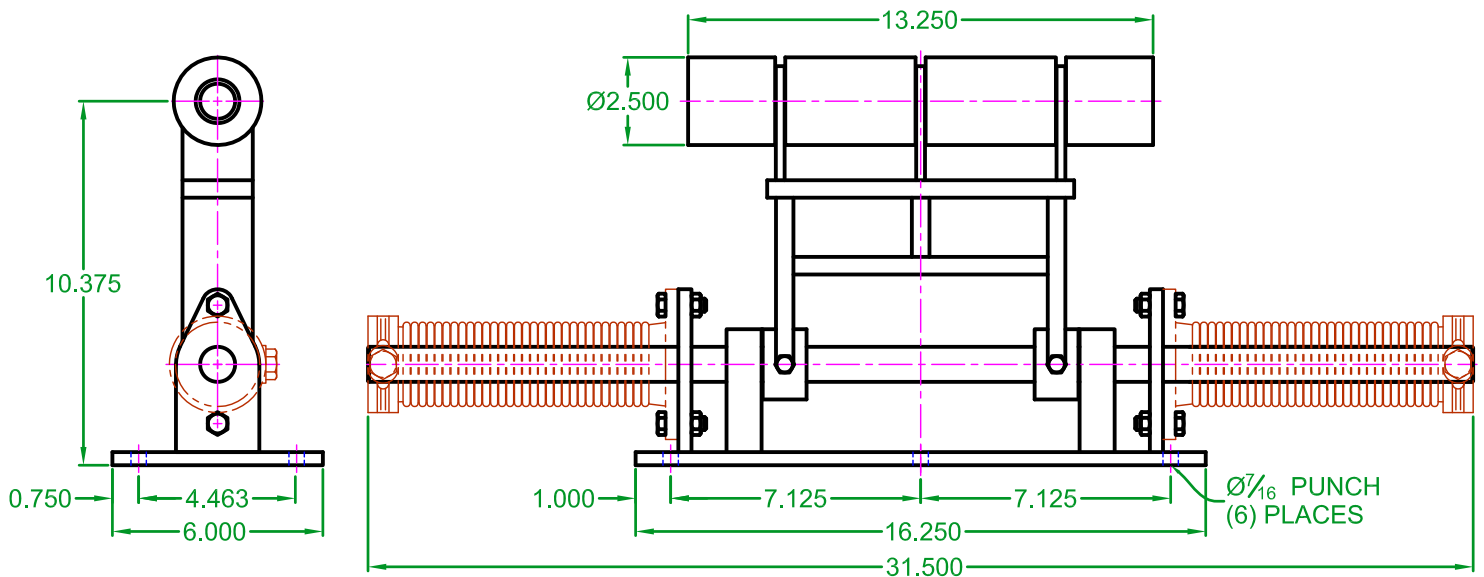

BLOOM™ WINCH

WINCH ROLLER CABLE TENSIONERS

7 TG, 7 TGS, 10 TG, 10 TGL and XL TG

MODEL	7 TG	7 TGS	10 TG	10 TGL	XL TG
(A) DIM.	6.19	6.00	9.19	9.00	11.00
(B) DIM.	5.25	5.25	5.25	5.25	5.25
(C) DIM.	5.25	5.25	5.25	5.25	9.50
(D) DIM.	6.75	6.75	6.75	6.75	11.00

BLOOM™ WINCH

WINCH ROLLER CABLE TENSIONERS

14 SCG and 14 LCG

14 SCG FOR S145 AND S14 DRUMS

14 LCG FOR L145 AND L14 DRUMS

5755TG

BLOOM

Manufacturing Inc.

Winch Division

Lifting
Pulling
Hoisting

Toll Free: 1-800-394-1139

www.bloommfg.com

“Custom Engineered Solutions”

1443 220th Street, Independence, Iowa 50644 • Fax: 319-827-1140 • Phone: 319-827-1139